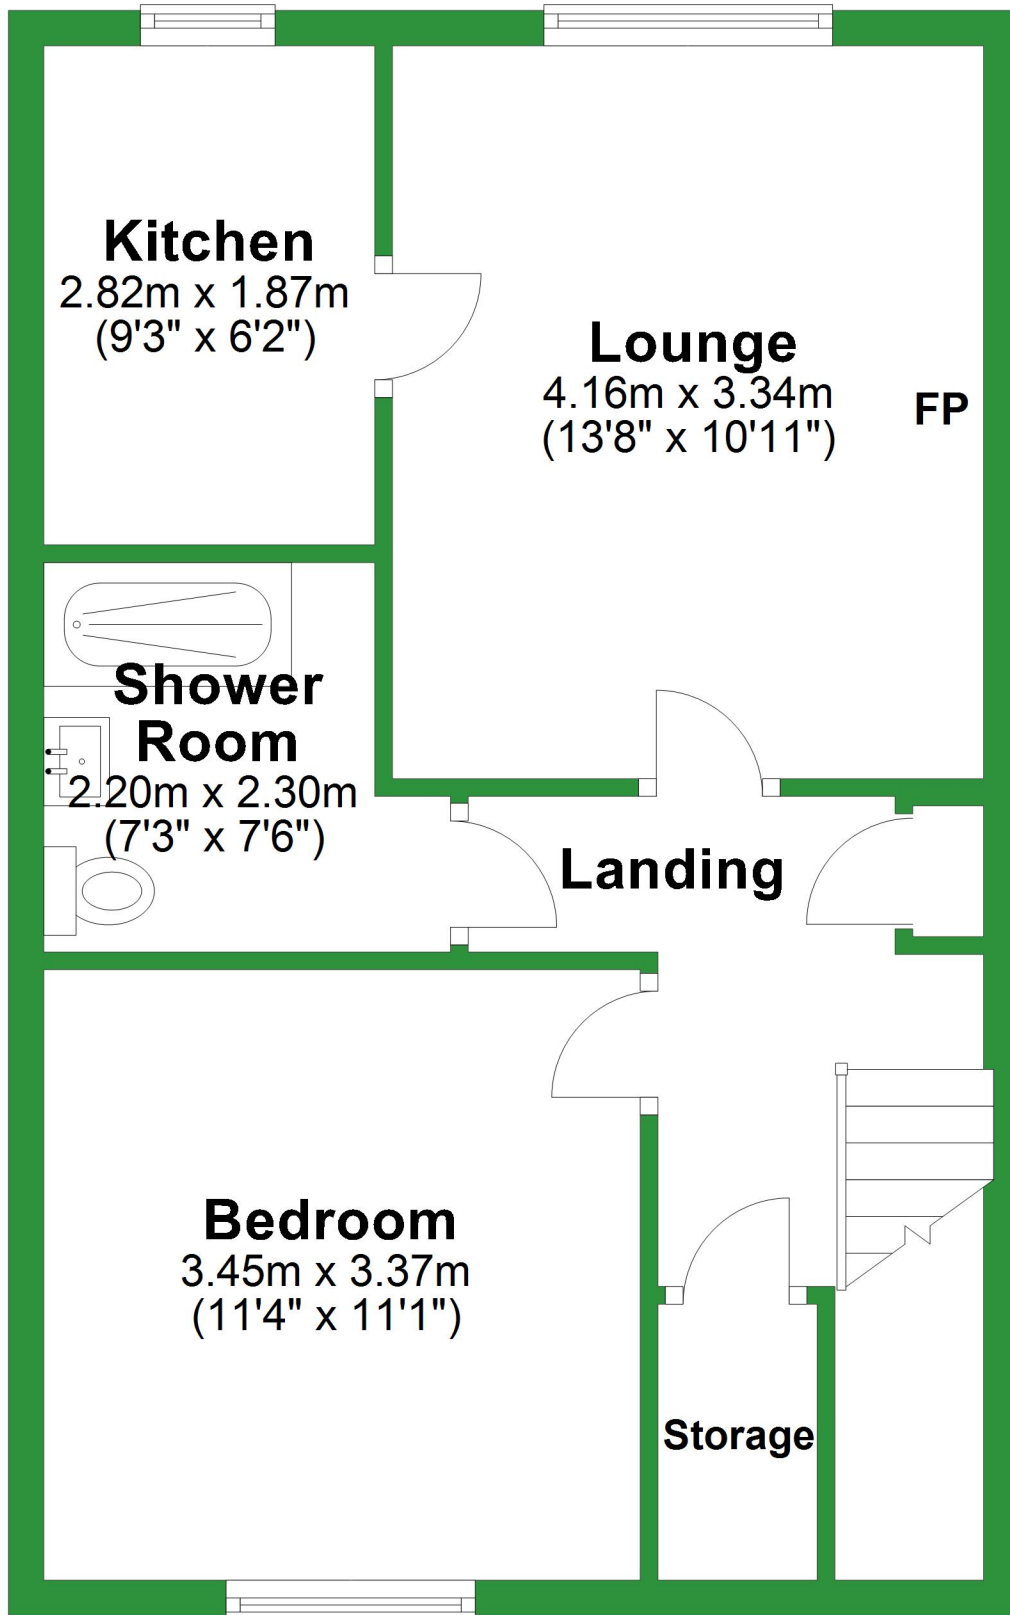

# First Floor

Approx. 46.1 sq. metres (495.8 sq. feet)

## Kitchen

2.82m x 1.87m  
(9'3" x 6'2")

## Shower Room

2.20m x 2.30m  
(7'3" x 7'6")

## Bedroom

3.45m x 3.37m  
(11'4" x 11'1")