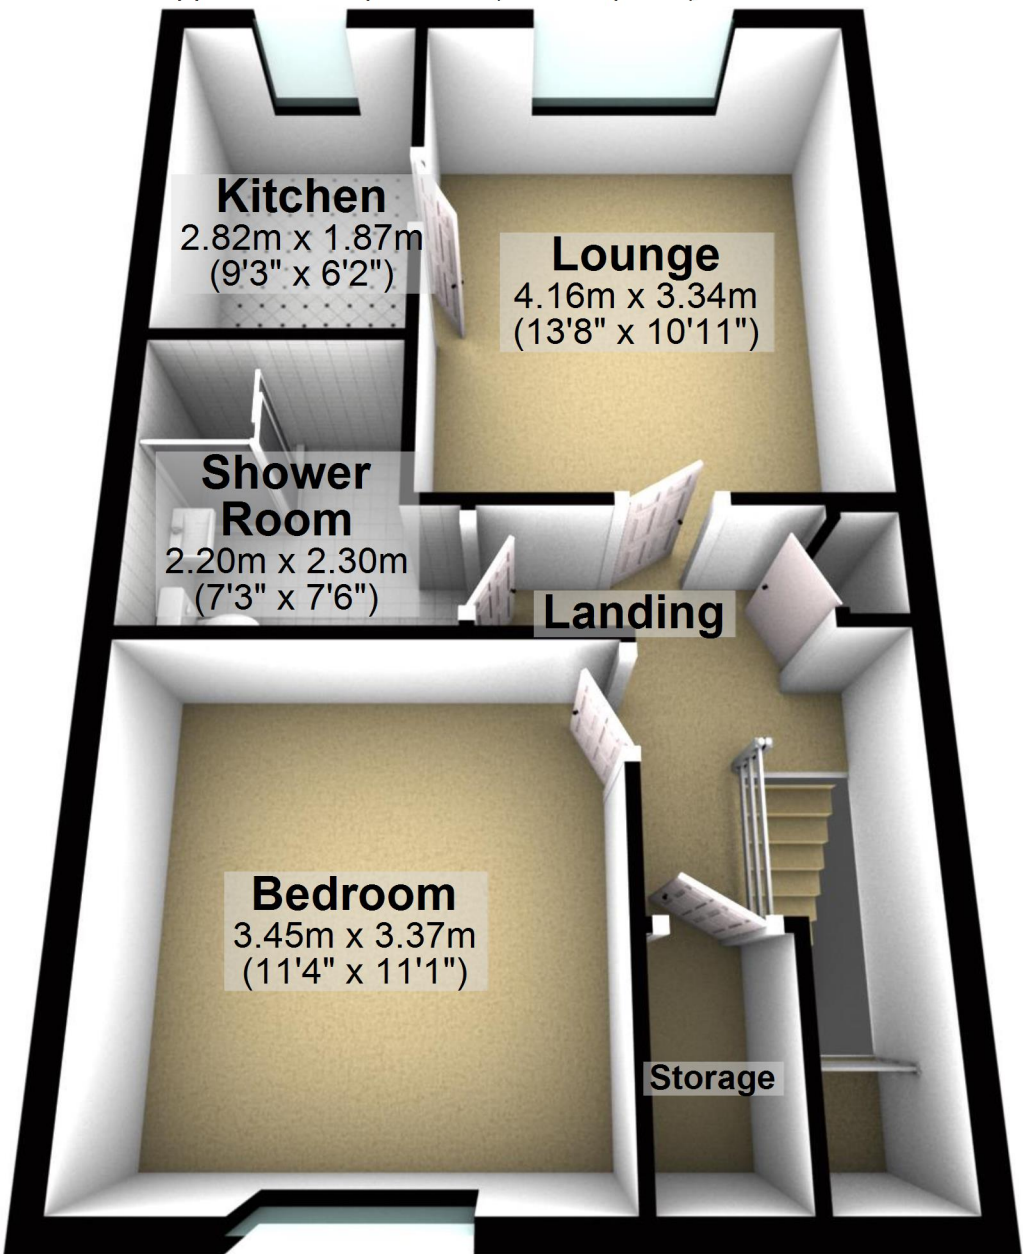

# First Floor

Approx. 46.1 sq. metres (495.8 sq. feet)

## Kitchen

2.82m x 1.87m  
(9'3" x 6'2")

## Shower Room

2.20m x 2.30m  
(7'3" x 7'6")

## Bedroom

3.45m x 3.37m  
(11'4" x 11'1")