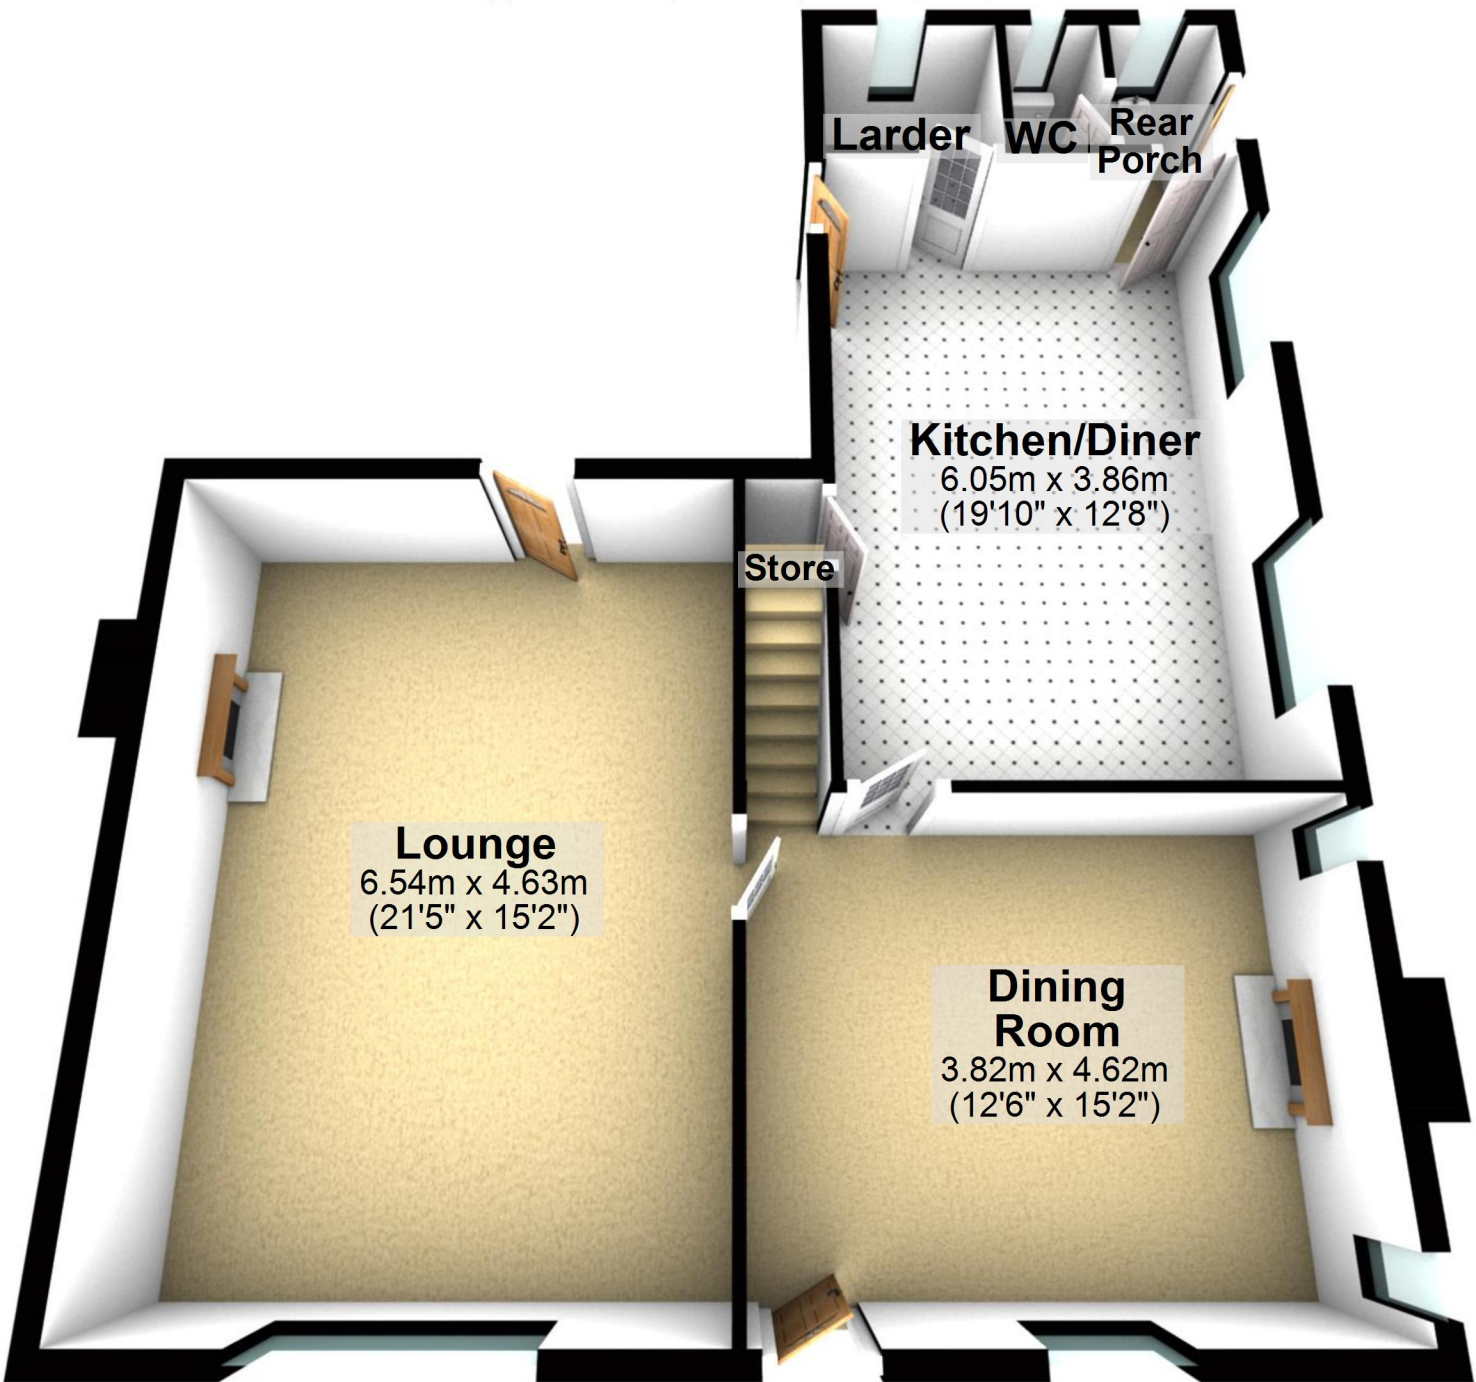

Ground Floor

Approx. 80.4 sq. metres (865.5 sq. feet)

Total area: approx. 140.8 sq. metres (1515.5 sq. feet)

For illustrative purposes only. Not to scale. All sizes are approximate.
Plan produced using PlanUp.

First Floor

Approx. 60.4 sq. metres (650.0 sq. feet)

Ground Floor

Approx. 80.4 sq. metres (865.5 sq. feet)

Total area: approx. 140.8 sq. metres (1515.5 sq. feet)

For illustrative purposes only. Not to scale. All sizes are approximate.
Plan produced using PlanUp.

First Floor

Approx. 60.4 sq. metres (650.0 sq. feet)