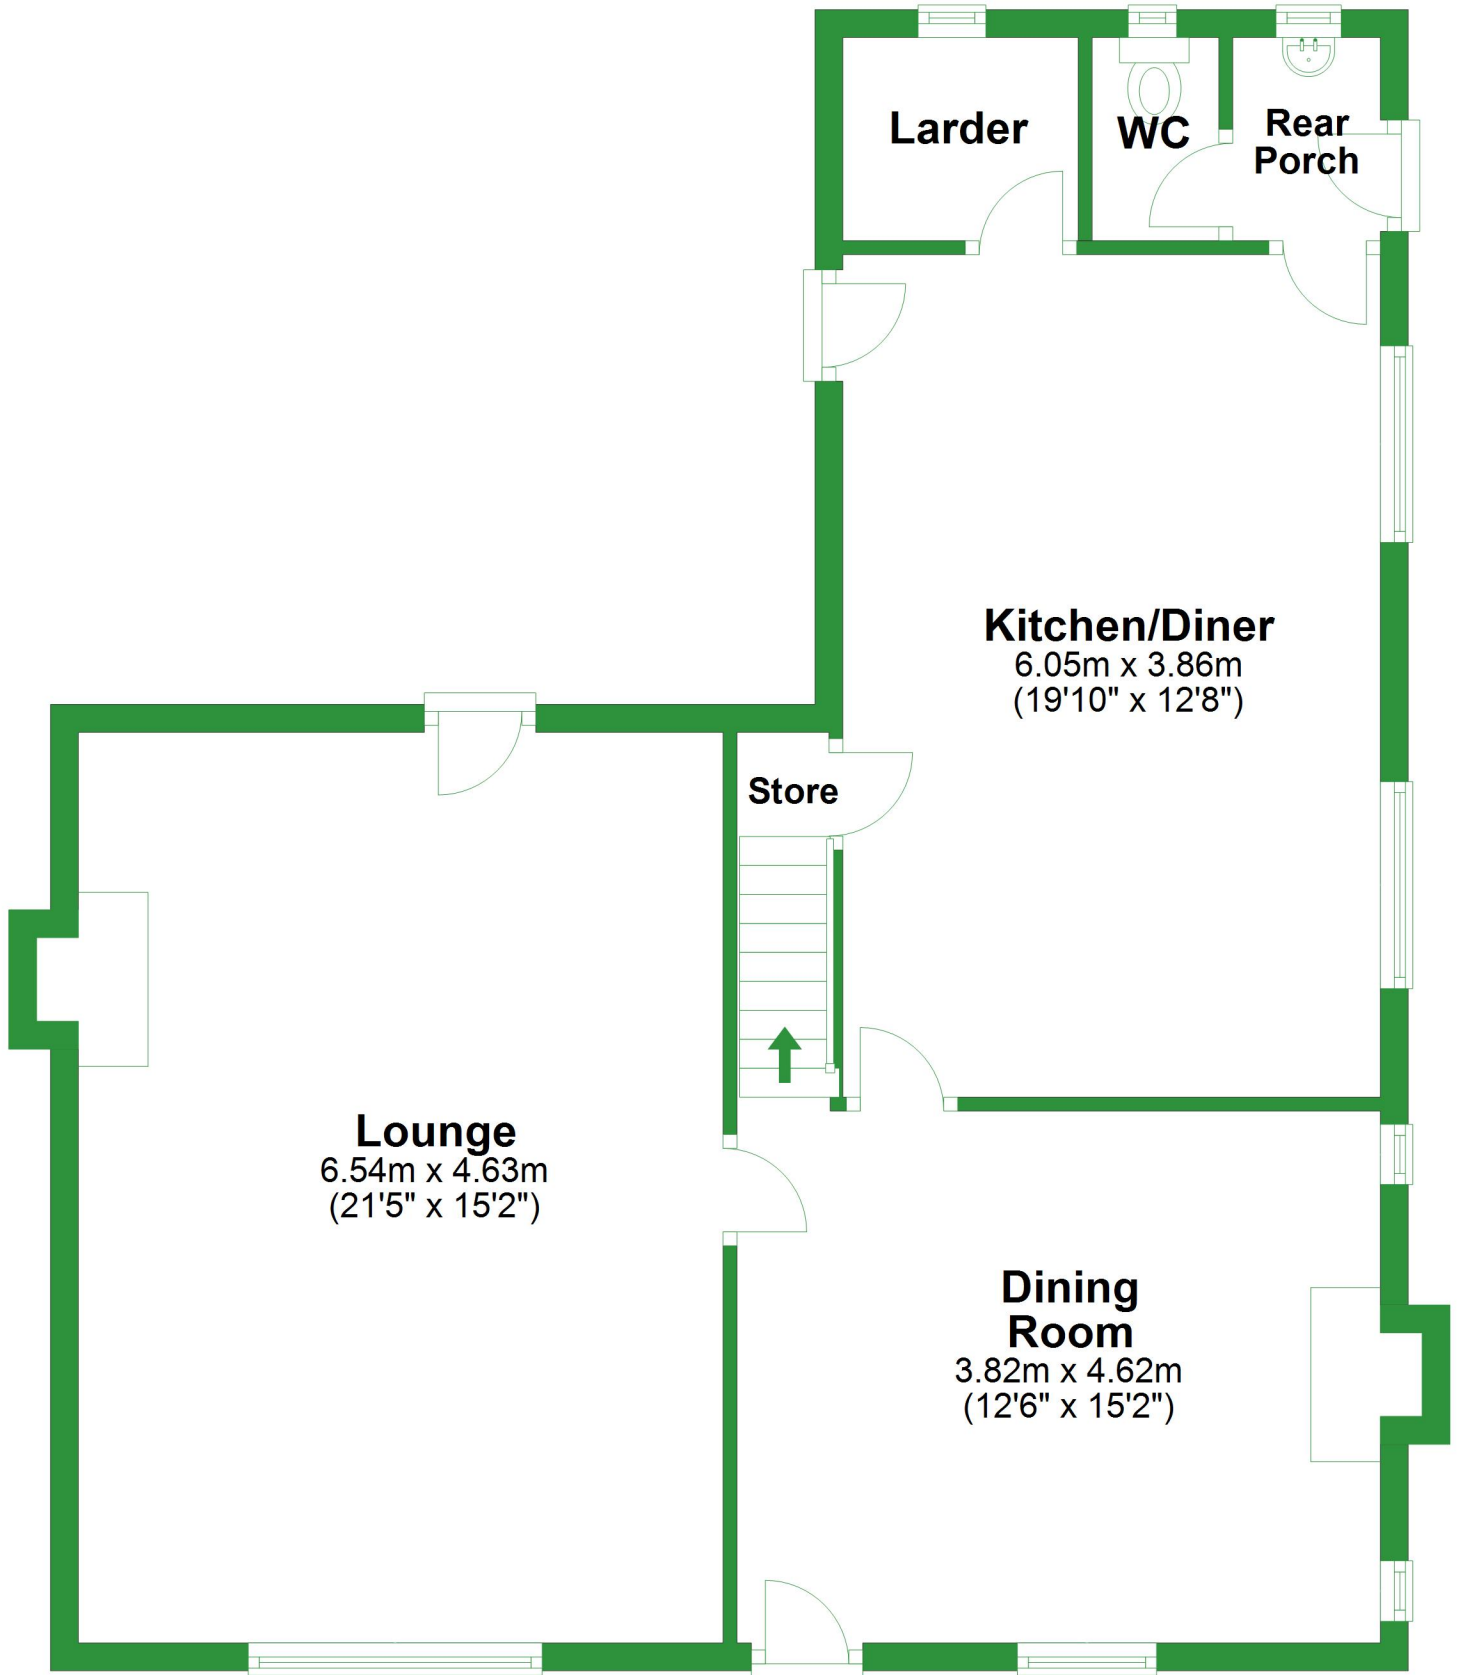

Ground Floor

Approx. 80.4 sq. metres (865.5 sq. feet)

Total area: approx. 140.8 sq. metres (1515.5 sq. feet)

For illustrative purposes only. Not to scale. All sizes are approximate.
Plan produced using PlanUp.

First Floor

Approx. 60.4 sq. metres (650.0 sq. feet)

Ground Floor

Approx. 80.4 sq. metres (865.5 sq. feet)

Total area: approx. 140.8 sq. metres (1515.5 sq. feet)

For illustrative purposes only. Not to scale. All sizes are approximate.
Plan produced using PlanUp.

First Floor

Approx. 60.4 sq. metres (650.0 sq. feet)