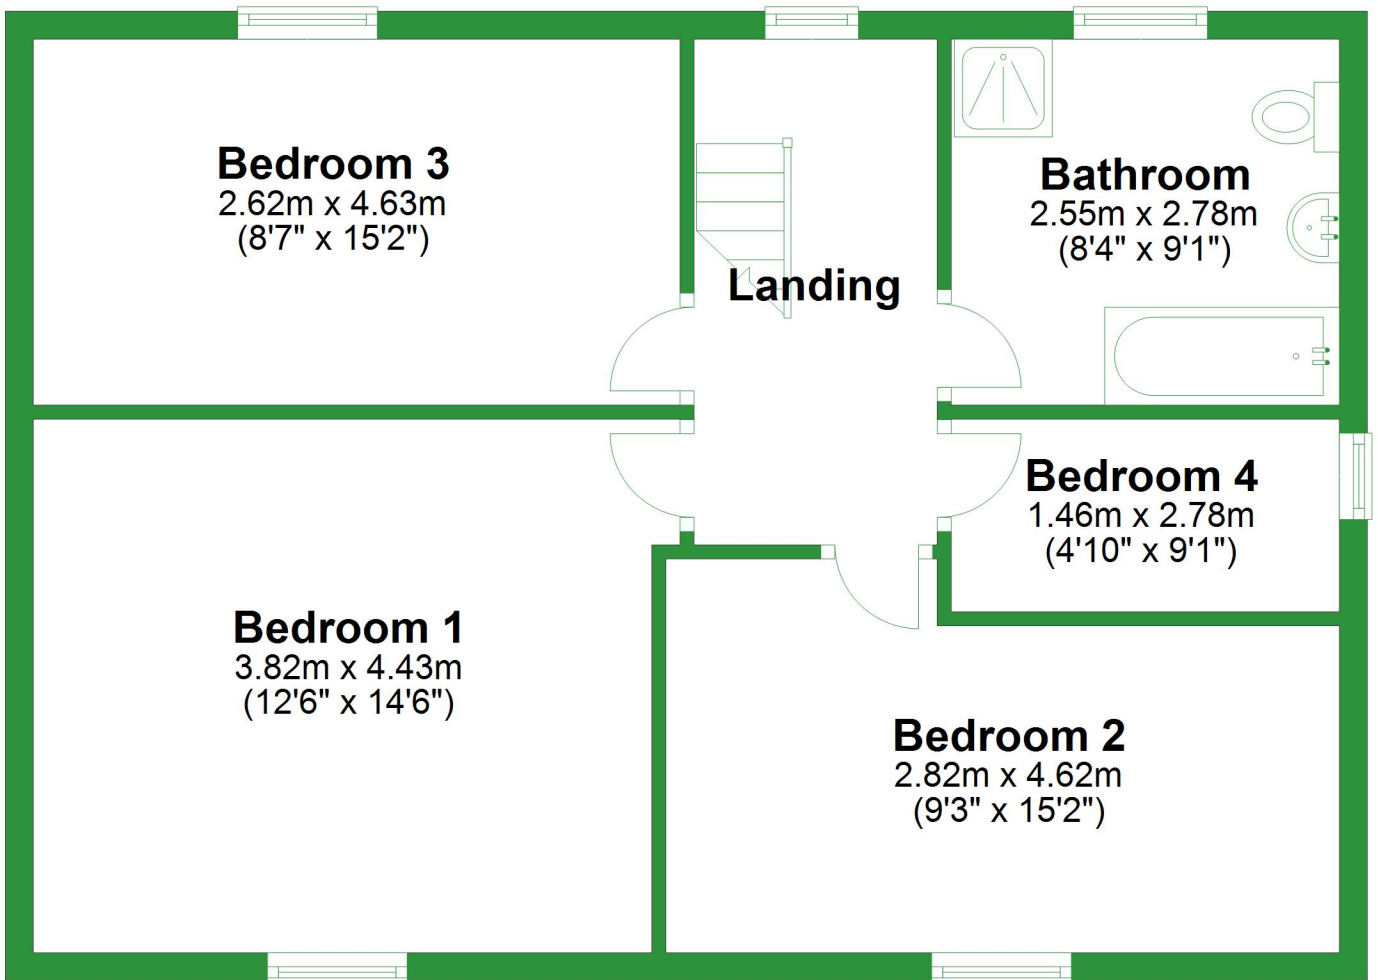

Ground Floor

Approx. 80.4 sq. metres (865.5 sq. feet)

Total area: approx. 140.8 sq. metres (1515.5 sq. feet)

For illustrative purposes only. Not to scale. All sizes are approximate.
Plan produced using PlanUp.

First Floor

Approx. 60.4 sq. metres (650.0 sq. feet)

Ground Floor

Approx. 80.4 sq. metres (865.5 sq. feet)

Total area: approx. 140.8 sq. metres (1515.5 sq. feet)

For illustrative purposes only. Not to scale. All sizes are approximate.
Plan produced using PlanUp.

First Floor

Approx. 60.4 sq. metres (650.0 sq. feet)